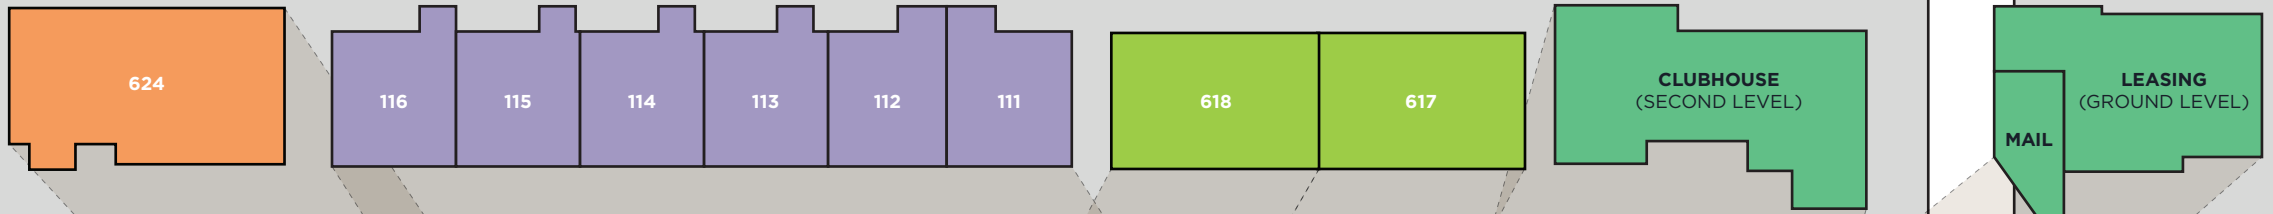

APARTMENTS WEST END

- A1
- A3
- B3
- S1
- A2
- B1
- B4
- S1-M1
- A2-M1
- B1-M1
- B4-M1
- T1

RHETT STREET

PARKING
FIRST FLOOR

RECYCLE/TRASH

DOG SPA
(GROUND LEVEL)

FENCED IN DOG
PLAY SPACE

RIVER STREET